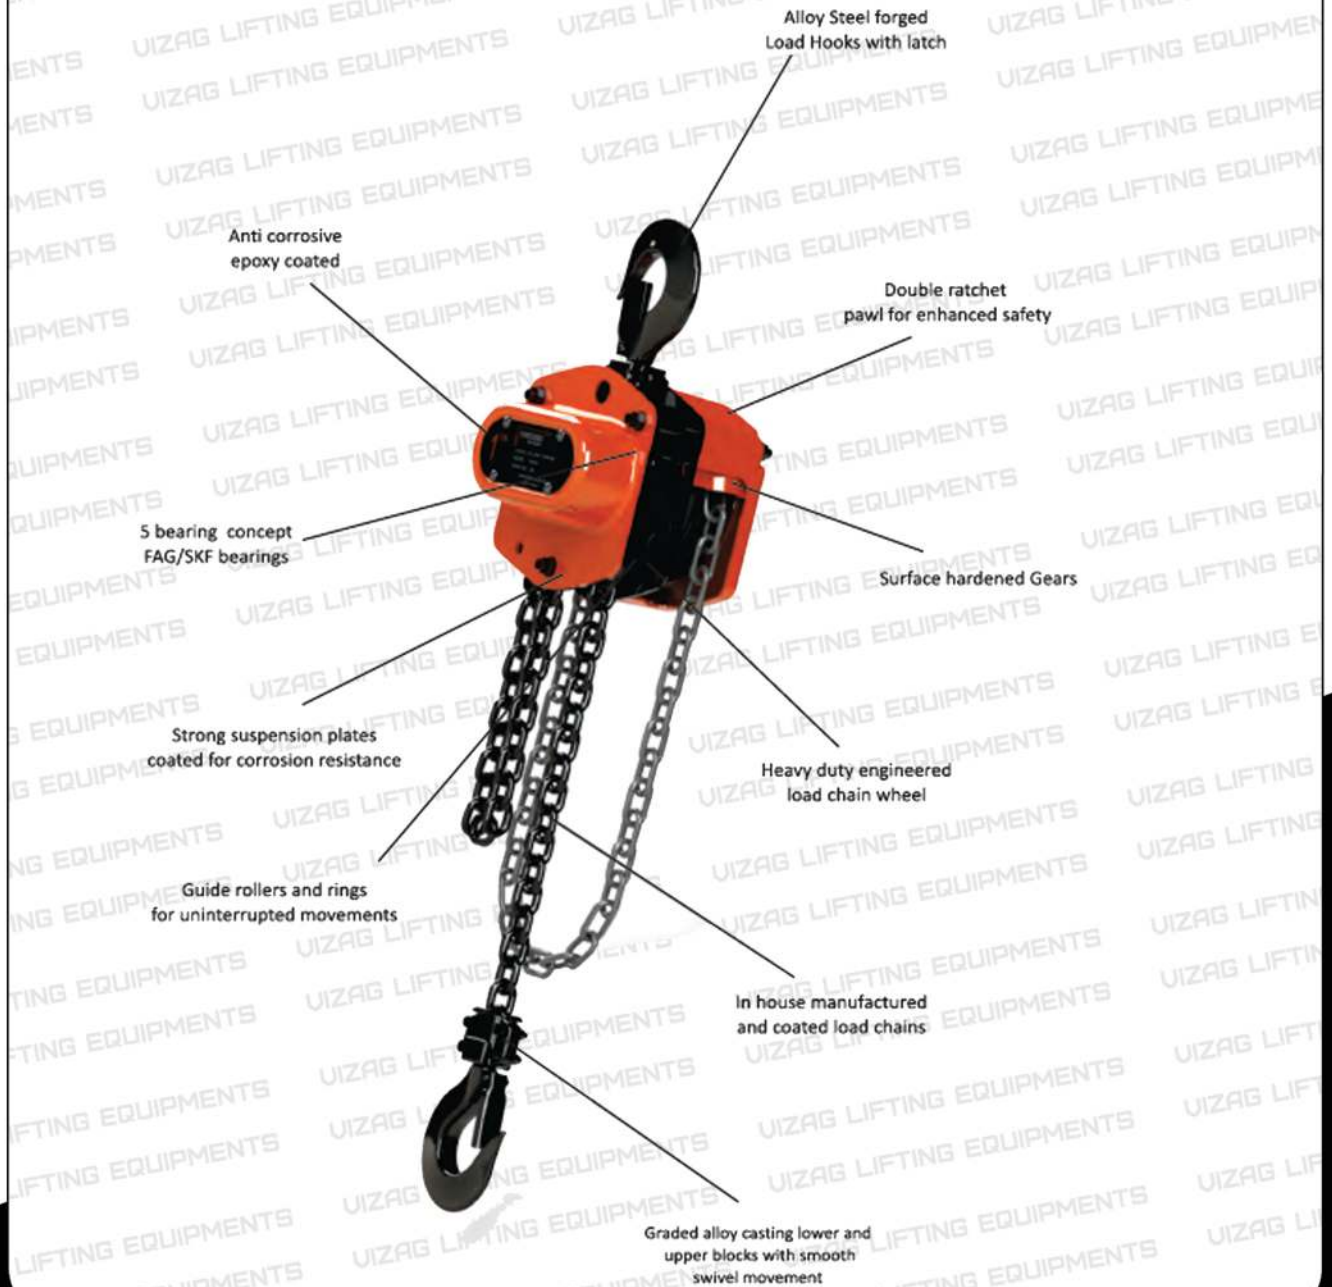

Chain Pulley Block

MATERIAL HANDLING EQUIPMENTS

☎ +919575993891, +918555923530

✉ info.vizaglifting@gmail.com

📍 #28-9-1/1, Suryabagh Main Road, Visakhapatnam - 530 020.

GST: 37CITPC5759F1ZS